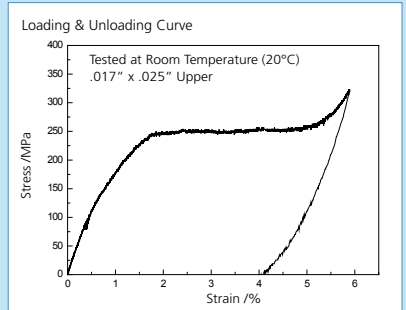

thermal niti archwires

- Consistent quality
- All wires individually wrapped
- European Arch Shape
- CE marked

Round

Price ..... £9.50 pk 10
20 packs or more ..... £6.50 pk 10
50 packs or more ..... £4.50 pk 10
100 packs or more ..... £3.75 pk 10

sizes can be mixed

Description pk 10	Product Code
.012" Upper	TOCSM-D-12-U
.012" Lower	TOCSM-D-12-L
.014" Upper	TOCSM-D-14-U
.014" Lower	TOCSM-D-14-L
.016" Upper	TOCSM-D-16-U
.016" Lower	TOCSM-D-16-L
.018" Upper	TOCSM-D-18-U
.018" Lower	TOCSM-D-18-L

Rectangular

Price ..... £11.90 pk 10
20 packs or more ..... £7.50 pk 10
50 packs or more ..... £4.75 pk 10

sizes can be mixed

Description pk 10	Product Code
.017" x .025" Upper	TOCSM-R-1725-U
.017" x .025" Lower	TOCSM-R-1725-L
.018" x .025" Upper	TOCSM-R-1825-U
.018" x .025" Lower	TOCSM-R-1825-L
.019" x .025" Upper	TOCSM-R-1925-U
.019" x .025" Lower	TOCSM-R-1925-L
.020" x .020" Upper	TOCSM-R-2020-U
.020" x .020" Lower	TOCSM-R-2020-L

from only
£3.75
per pack!

STOCK UP
& SAVE!