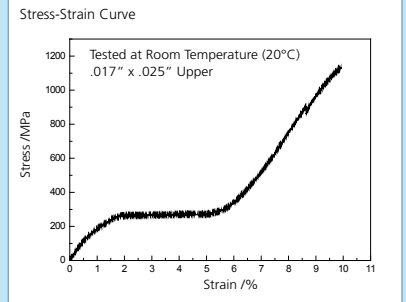

thermal niti archwires

- Consistent quality
- All wires individually wrapped
- European Arch Shape
- CE marked

Round

Price ..... £9.50 pk 10
20 packs or more ..... £6.50 pk 10
50 packs or more ..... £4.50 pk 10
100 packs or more ..... £3.75 pk 10

sizes can be mixed

Description pk 10	Product Code
.012" Upper	TOCSM-D-12-U
.012" Lower	TOCSM-D-12-L
.014" Upper	TOCSM-D-14-U
.014" Lower	TOCSM-D-14-L
.016" Upper	TOCSM-D-16-U
.016" Lower	TOCSM-D-16-L
.018" Upper	TOCSM-D-18-U
.018" Lower	TOCSM-D-18-L

Rectangular

Price ..... £11.90 pk 10
20 packs or more ..... £7.50 pk 10
50 packs or more ..... £4.75 pk 10

sizes can be mixed

Description pk 10	Product Code
.017" x .025" Upper	TOCSM-R-1725-U
.017" x .025" Lower	TOCSM-R-1725-L
.018" x .025" Upper	TOCSM-R-1825-U
.018" x .025" Lower	TOCSM-R-1825-L
.019" x .025" Upper	TOCSM-R-1925-U
.019" x .025" Lower	TOCSM-R-1925-L
.020" x .020" Upper	TOCSM-R-2020-U
.020" x .020" Lower	TOCSM-R-2020-L

from only
£3.75
per pack!

STOCK UP
& SAVE!