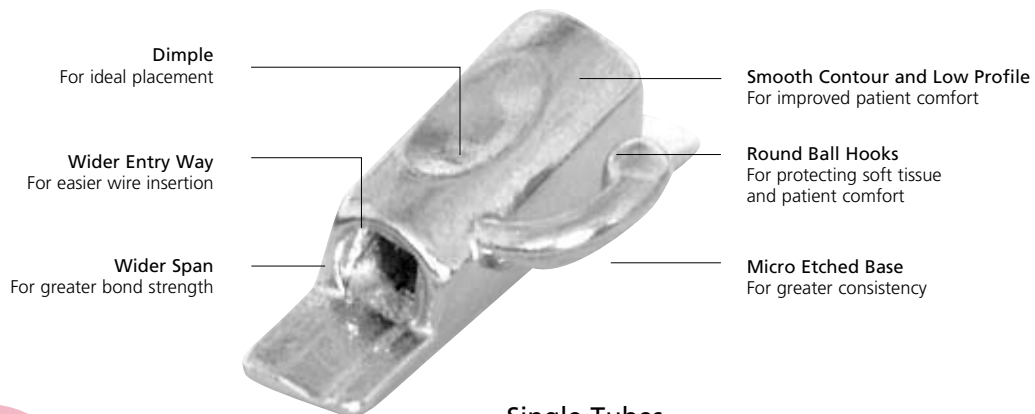

# Bondable Buccal Tubes

### Non-Convertible Single Tubes

This non-convertible single tube complements the Roth technique. The hook is mesio-gingival and the tube has a dimple to facilitate positioning with a placer. The span is 4.0mm.

### Macro Low Profile Buccal Tube

Reduce your bond failures with this next generation of low profile bondable buccal tube. The Macro Tube is a shorter tube with a wider opening designed especially for lower first and second molars. For highly rotated molars, the Macro Tube offers a 50% wider opening at the mesial, built into the convertible cap. The cap has 50% greater weld strength at the mesial that helps avoid accidental conversion when placing large wires. If the rotation is severe, you can use a converter to lift off the cap without major discomfort to the patient. In addition, the design of the occlusal wings keeps them out of occlusion, often a major problem with bondable tubes.

And perhaps more importantly, the elongated base which is notched at the ideal placement point is specially designed to hug the buccal surface of the tooth for perfect positioning and reduced bond failure. The base is also sandblasted for enhanced bond strength.