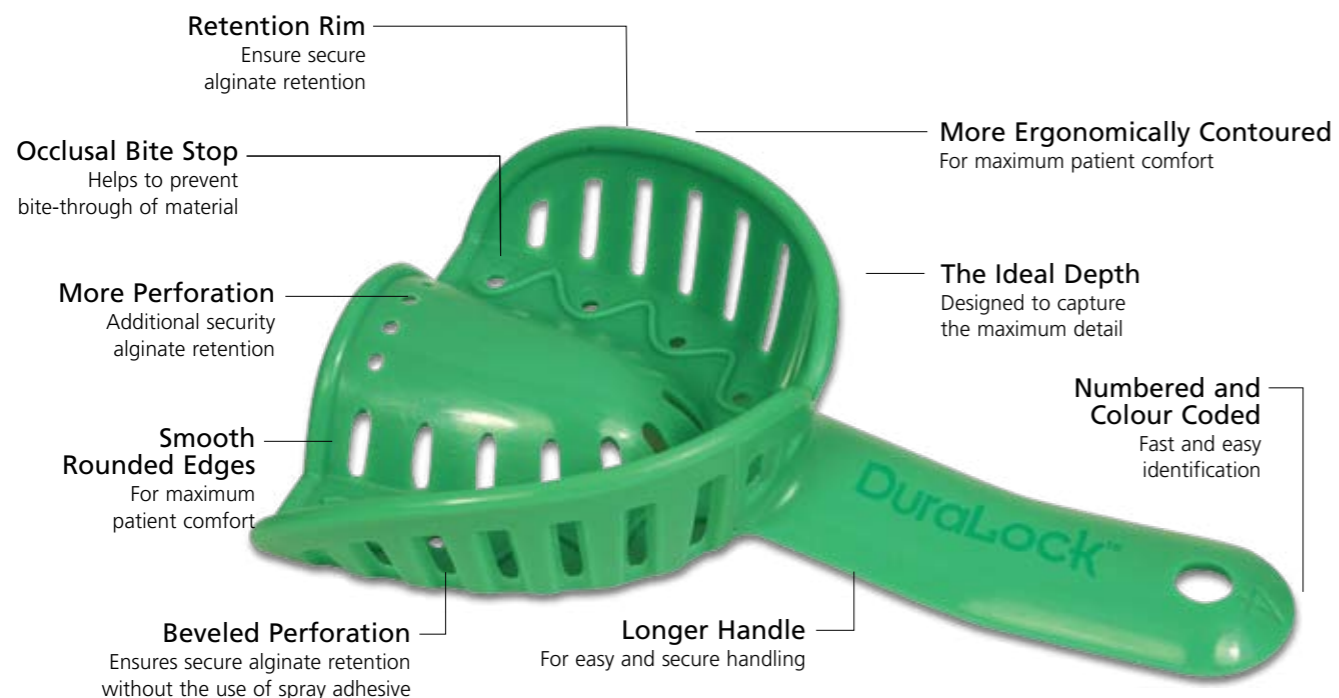

# DuraLock® Plus

Impression Trays

One Try and You'll Know Why!

### Large Variety of Tray Sizes

DuraLock Plus trays eliminate inadequate coverage and/or tissue impingement and ensure an accurate fit every time.

### Stability and Durability

The reliable strength and stability of DuraLock Plus trays eliminate impression distortion and/or impression materials pulling away from the tray sides.

### Additional Benefit

Ortho Technology manufactures the DuraLock Impression Tray with an advanced medical-grade polystyrene plastic which is designed to be either disposable or cold sterilisable.

Superior Alginate Retention with No Adhesive Spray Needed!