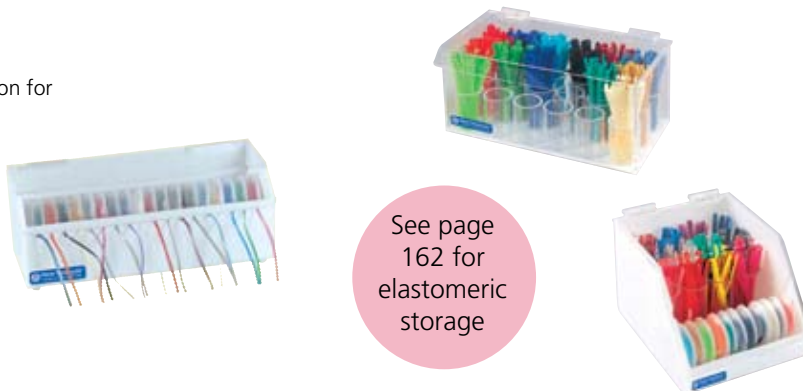

Ideal for use with any of our aesthetic brackets, see pages 4-18

Sili-Ties

.120" diameter size. Ties are packaged in bags of 45 dispensers, 22 ties each

Clear.....	59-950-00
Pearlescent	59-950-55
Silver.....	59-950-03
Price	£27.20 pack

Sunburst Chain™

- Excellent stretch and rebound, giving superior elongation for easy application
- Available in short or long size variations
- 15 ft spool

See page 162 for elastomeric storage

Sunburst Chain