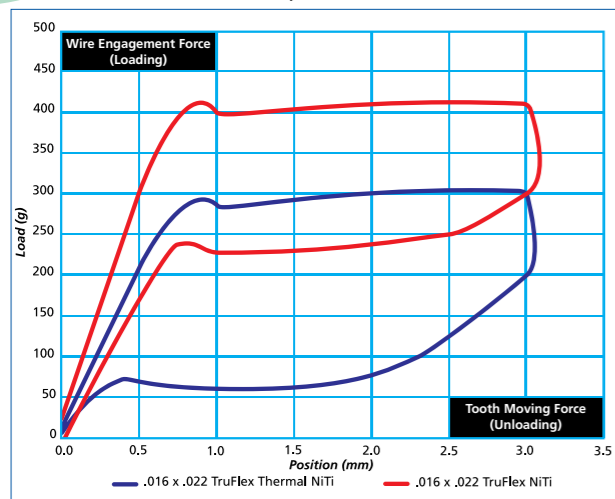

Patients will appreciate the comfortable force levels provided during the initial treatment phase. Orthodontists will love the accurate and consistent results in treatment. TruFlex Nickel Titanium products—guaranteed quality at competitive prices.

- Predictable, light continuous force levels
- Bright finish for optimal sliding mechanics
- Resistant to deformation for high spring back
- Consistent accurate arch shapes
- Satisfaction guaranteed

Nickel Titanium

TruFlex™

Load Comparison Chart

Full Form Archwires

The broad, natural archform is the preferred shape for most clinical applications. TruFlex NiTi uses super elastic properties and is provided in the austenitic or activated state. TruFlex NiTi offers mid-range force characteristics, consistent force levels, a smooth bright finish and excellent rebound and memory properties.