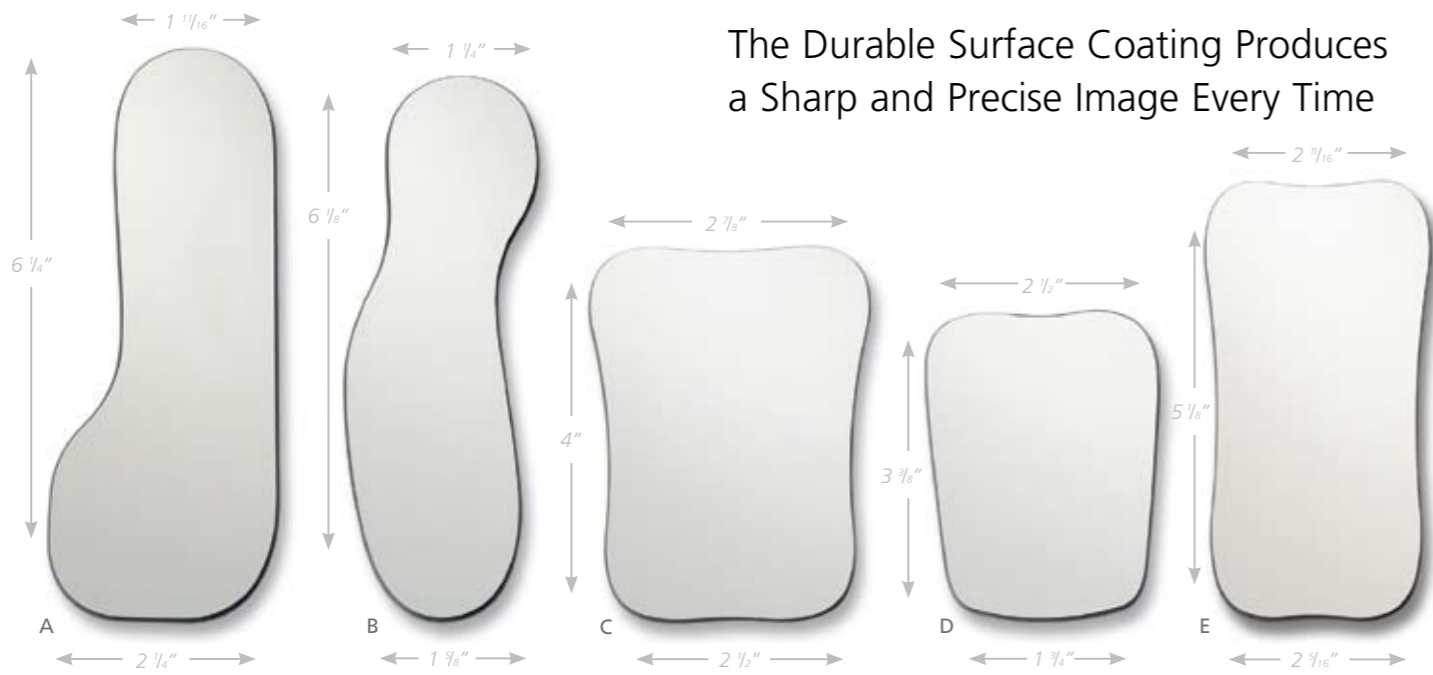

Intraoral Photographic Mirrors

The Durable Surface Coating Produces a Sharp and Precise Image Every Time

- No double reflections
- Chromium coated glass
- Coated on both sides
- Extremely durable coating
- Use with digital or 35mm
- Withstands repeated sterilisation