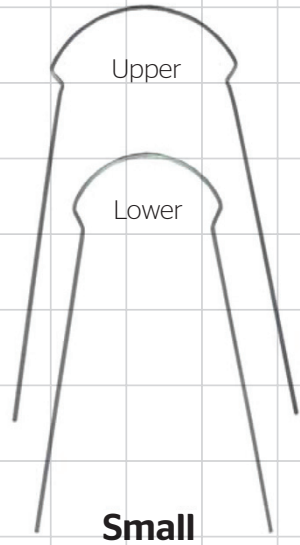

Lingual Archform Template

Shown actual size

Preformed Lingual arches available in Niti & Thermal Niti.
Universal Lingual Arches available in Stainless Steel & Beta Titanium.

T: 0117 975 5533 / **W:** www.tocdental.com / **E:** info@tocdental.com
TOC, The Old Church, Collins Street, Avonmouth, Bristol BS11 9JJ