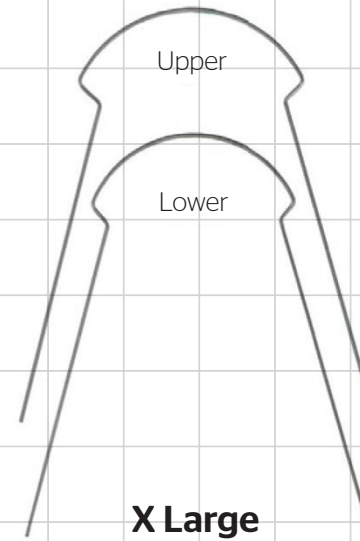

Lingual Archform Template

Shown actual size

Preformed Lingual arches available in Niti & Thermal Niti.
Universal Lingual Arches available in Stainless Steel & Beta Titanium.

T: 0117 975 5533 / **W:** www.tocdental.com / **E:** info@tocdental.com
TOC, The Old Church, Collins Street, Avonmouth, Bristol BS11 9JJ