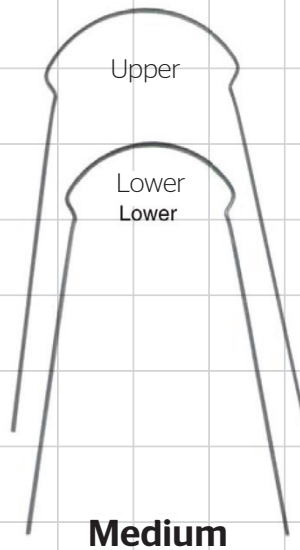

Lingual Archform Template

Shown actual size

Preformed Lingual arches available in Niti & Thermal Niti.
Universal Lingual Arches available in Stainless Steel & Beta Titanium.

T: 0117 975 5533 / **W:** www.tocdental.com / **E:** info@tocdental.com
TOC, The Old Church, Collins Street, Avonmouth, Bristol BS11 9JJ