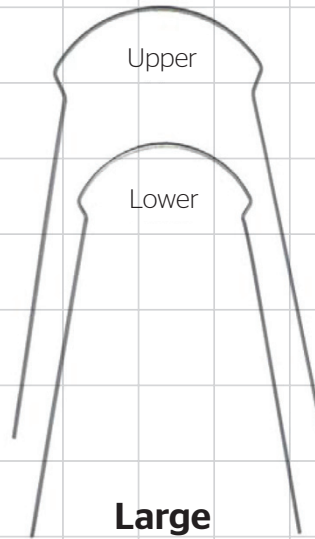

Lingual Archform Template

Shown actual size

Preformed Lingual arches available in Niti & Thermal Niti.
Universal Lingual Arches available in Stainless Steel & Beta Titanium.

T: 0117 975 5533 / **W:** www.tocdental.com / **E:** info@tocdental.com
TOC, The Old Church, Collins Street, Avonmouth, Bristol BS11 9JJ