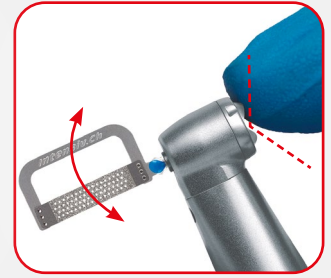

# Swingle

Contra-angle with integrated waterspray

- 20,000 oscillations
- 40,000 rpm
- 1.8mm reciprocal movement
- 2 Year Warranty

Air motor option now also available

A simple toggle switch on the head to select free moving or fixed position of strips

Fixed file position - 12 positions at 30° intervals for exact positioning of the strip to open the contact point and for enamel reduction

Free moving file for contouring, finishing and polishing

“ I have been using the Swingle for 5 years and it has changed how I deliver IPR for both aligners and fixed appliances. The Swingle offers control and contouring not possible with other motorised IPR instruments.