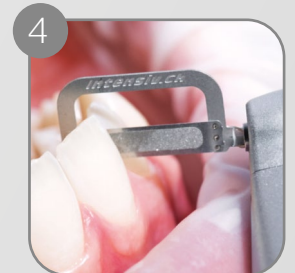

### Swingle Ortho Professional Kit

**In 60 seconds**  
achieves the same as approx.  
**20 minutes of manual IPR**

- Precise, calibrated reduction of enamel with a step by step protocol, ensuring maximum safety
- Easy, controlled opening of the contact points
- Contouring, finishing and final polishing
- Contra-angle handpiece with integrated water spray
- 2 Year Warranty

#### IPR PROTOCOL

**1**  
Opening of the interdental space, Intensiv Ortho-Strips System, Opener 08µm.

**2**  
Controlled reduction and enamel contouring with the Intensiv Ortho-Strips System, Central, Medium 40µm.

**3**  
Verifying the created space with the Intensiv IPR Distance Control.

**4**  
Polishing of enamel with Intensiv Ortho-Strips System, Central, Polishing 15µm.

Contact your local Business Development Executive today to book a free Demo

Fixed file position - 12 positions at 30° intervals for exact positioning of the strip to open the contact point and for enamel reduction

Free moving file for contouring, finishing and polishing

“ I have been using the Swingle for 5 years and it has changed how I deliver IPR for both aligners and fixed appliances. The Swingle offers control and contouring not possible with other motorised IPR instruments.