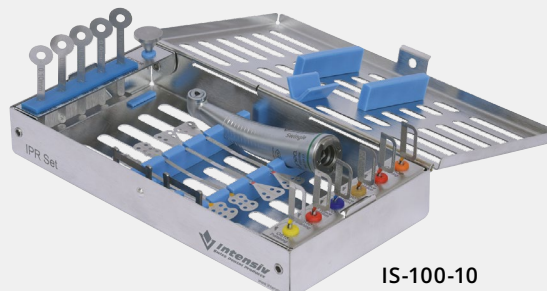

Fixed file position - 12 positions at 30° intervals for exact positioning of the strip to open the contact point and for enamel reduction

Free moving file for contouring, finishing and polishing

“ I have been using the Swingle for 5 years and it has changed how I deliver IPR for both aligners and fixed appliances. The Swingle offers control and contouring not possible with other motorised IPR instruments.

I would highly recommend this appliance for anyone carrying out IPR ”

*Dr Farooq Ahmed, Consultant Orthodontist*

TOCIPR-DC

IS-100-10

IS-200-00

PRODUCT	CODE
Intensiv Swingle Professional Kit without Light	IS-100-00
Intensiv Swingle Professional Kit with Light	IS-100-01
Intensiv IPR Set	IS-100-10
TOC Intensiv IPR Bundle Kit	IS-100-99
Ortho-Strip 08µm Orange - Opening (pk 3)	IS-008-03
Ortho-Strip 80µm Blue - Extra Coarse (pk 3)	IS-080-03
Ortho-Strip Central 60µm Brown - Coarse (pk 3)	IS-160-03
Ortho-Strip Central 40µm Red - Medium (pk 3)	IS-140-03
Ortho-Strip Central 25µm White - Fine (pk 3)	IS-125-03
Ortho-Strip Central 15µm Yellow - Polishing (pk 3)	IS-115-03
Ortho-Strips Tray (empty)	IS-200-00
IPR Distance Measuring Gauge	TOCIPR-DC