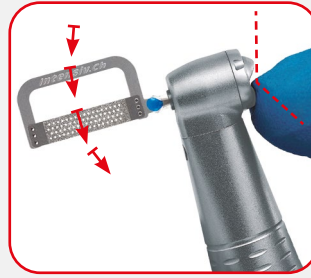

# Swingle

Contra-angle with integrated waterspray

- 20,000 oscillations
- 40,000 rpm
- 1.8mm reciprocal movement
- 2 Year Warranty

Air motor option now also available

A simple toggle switch on the head to select free moving or fixed position of strips

Fixed file position - 12 positions at 30° intervals for exact positioning of the strip to open the contact point and for enamel reduction

Free moving file for contouring, finishing and polishing

“ I have been using the Swingle for 5 years and it has changed how I deliver IPR for both aligners and fixed appliances. The Swingle offers control and contouring not possible with other motorised IPR instruments.