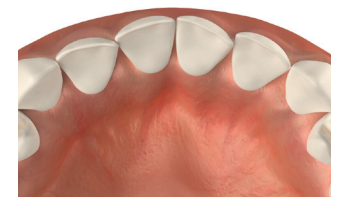

"Fast, affordable and virtually undetectable treatment — now that's worth smiling about!"

mtm[®]
no•trace™

Benefits You Can See. Treatment You Can't.

A more beautiful smile is just one of the many benefits of using MTM No•Trace. Improved tooth alignment means easier access to the tooth surface and gums during daily cleanings, reducing the chance of unwanted plaque buildup, tooth decay, and the chance for periodontal (gum) disease. And recent studies from the American Dental Association suggest that a healthy mouth can also help you maintain better overall health.

Am I A Good Fit?

MTM No•Trace addresses these common misalignments:

Spacing

Too much space between teeth

Crowding

Not enough space between teeth

Midline Correction

Teeth off center

Tipping

Teeth tip outward or inward

Rotation

Teeth are turned

Intrusion/ Extrusion

Teeth sit too high or too low