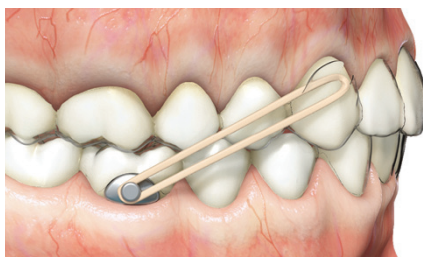

## Precision Aligner Buttons

A button designed specifically for aligners!

- Base shaped to fit precisely within aligner cut outs
- Maximum retention through optimal surface area and unique bonding base
- Anatomically corrects to match the curvature of molar's cervical third
- Smooth rounded contours for improved patient comfort